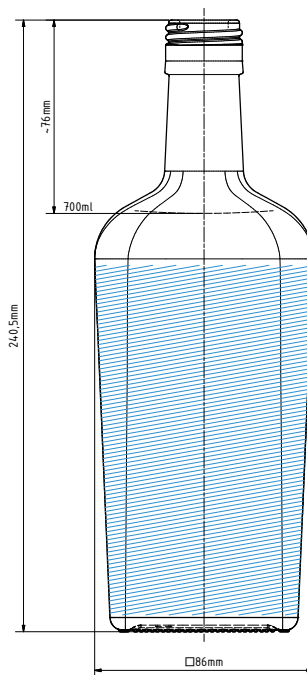

MORELLA 0.7 L | 700 ml

 Area for personalization

SPECIFICATION

Volume	700 ml
Brimful	740 ml
Weight	730 g
Height	240.5 mm
Dimensions of body (max)	86 × 86 mm

% OF RECYCLED CONTENT

<input type="radio"/> Extra flint	30+	
<input type="radio"/> Flint	50+	
<input type="radio"/> Amber	40+	
<input type="radio"/> Black	65+	

FINISH TYPE

Bartop	Screw	Bayonete
		
—	PP 31.5 D	—
—	—	—
—	—	—
—	—	—