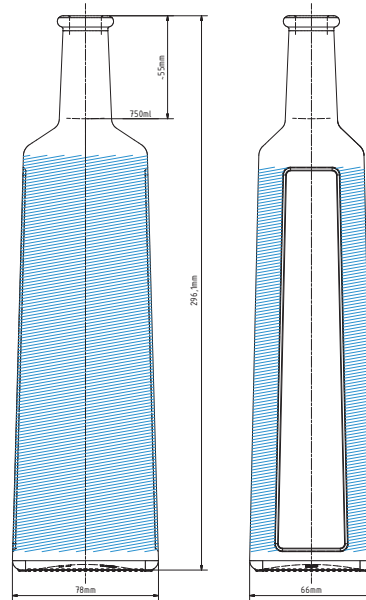

TROYANDA 0.75 L | 750 ML

 Area for personalization

SPECIFICATION

Volume	750 ml
Brimful	770 ml
Weight	640 g
Height	296 mm
Diameter of body (max)	78 × 66 mm

% OF RECYCLED CONTENT

FINISH TYPE

	Bartop	Screw	Bayonete
			
Cork 17	—	—	—
—	—	—	—
—	—	—	—
—	—	—	—