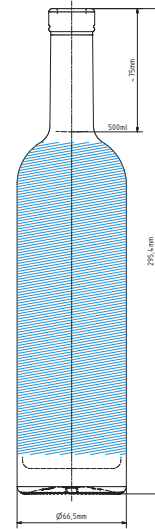

VICE 0.5 L | 500 ML

 Area for personalization

SPECIFICATION

Volume	500 ml
Brimful	520 ml
Weight	600 g
Height	295 mm
Diameter of body (max)	66.5 mm

% OF RECYCLED CONTENT

<input type="radio"/> Extra flint	30+	
<input type="radio"/> Flint	50+	
<input type="radio"/> Amber	40+	
<input type="radio"/> Black	65+	

FINISH TYPE

	Bartop	Screw	Bayonete
			
Cork 17.5	—	—	—
Vinolok 17.5	—	—	—
—	—	—	—
—	—	—	—