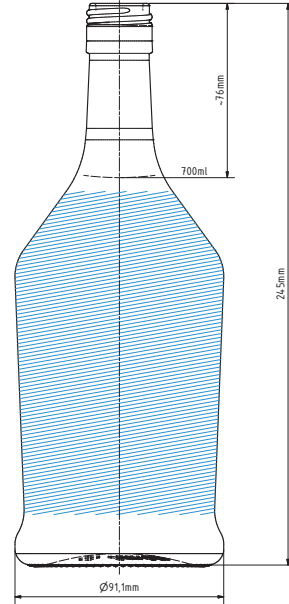

MORAVIA CREAM 0.7 L | 700 ML

 Area for personalization

SPECIFICATION

Volume	700 ml
Brimful	728 ml
Weight	580 g
Height	245 mm
Diameter of body (max)	91.1 mm

% OF RECYCLED CONTENT

<input type="radio"/> Extra flint	30+	
<input type="radio"/> Flint	50+	
<input type="radio"/> Amber	40+	
<input type="radio"/> Black	65+	

FINISH TYPE

	Bartop	Screw	Bayonete
			
Cork 18.5		UNI 9574-30	—
Vinolok 18.5		—	—
—	—	—	—
—	—	—	—