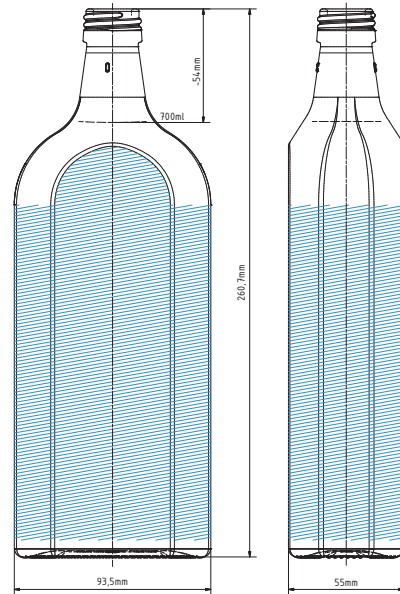

MEPLAT 0.7 L | 700 ML

 Area for personalization

SPECIFICATION

Volume	700 ml
Brimful	721 ml
Weight	540 g
Height	260.7 mm
Diameter of body (max)	93.5 × 55 mm

% OF RECYCLED CONTENT

 Extra flint	30+	
 Flint	50+	
 Amber	40+	
 Black	65+	

FINISH TYPE

Bartop	Screw	Bayonete
		
—	PP 28 × 38	—
—	B 22	—
—	—	—
—	—	—