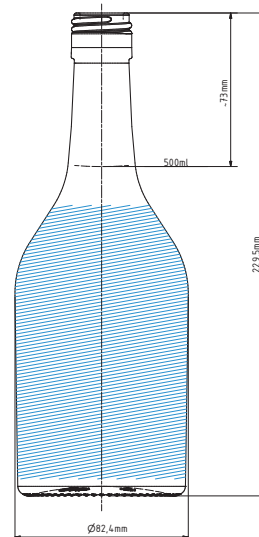

CREAM LIQUER 0.5 L | 500 ML

 Area for personalization

SPECIFICATION

Volume	500 ml
Brimful	527 ml
Weight	472 g
Height	229.5 mm
Diameter of body (max)	82.4 mm

% OF RECYCLED CONTENT

<input type="radio"/> Extra flint	30+	
<input type="radio"/> Flint	50+	
<input type="radio"/> Amber	40+	
<input type="radio"/> Black	65+	

FINISH TYPE

Bartop	Screw	Bayonete
Cork 18.5	PP 30 × 60	—
Vinolok 18.5	MCA 2	—
—	PP 30 × 60 DZ	—
—	—	—