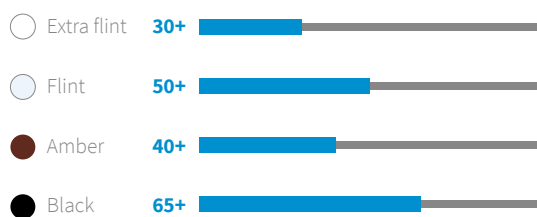

% OF RECYCLED CONTENT

FINISH TYPE

	Bartop	Screw	Bayonete
Cork 18.5	—	—	—
Vinolok 18.5	—	—	—
Cork 21.5	—	—	—
Vinolok 21.5	—	—	—