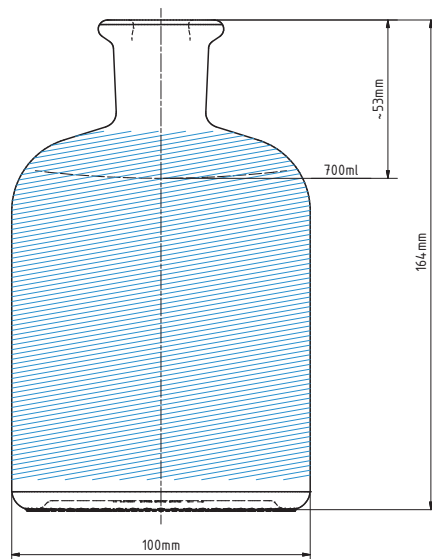

LAB GIN 2000 FAT BOY 0.7 L | 700 ml

 Area for personalization

SPECIFICATION

Volume	700 ml
Brimful	766 ml
Weight	500 g
Height	164.5 mm
Diameter of body	100 mm

% OF RECYCLED CONTENT

<input type="radio"/> Extra flint	30+	
<input type="radio"/> Flint	50+	
<input type="radio"/> Amber	40+	
<input type="radio"/> Black	65+	

FINISH TYPE

	Bartop	Screw	Bayonete
			
Cork 18.5	—	—	—
Vinolok 18.5	—	—	—
Cork 21.5	—	—	—
Vinolok 21.5	—	—	—