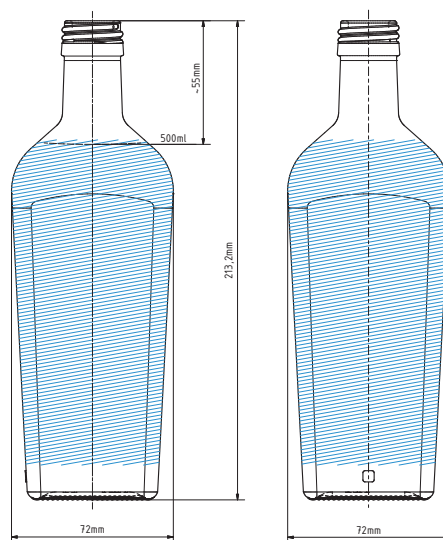

MORELLA 0.5 L | 500 ML

 Area for personalization

SPECIFICATION

Volume	500 ml
Brimful	520 ml
Weight	410 g
Height	213.2 mm
Dimensions of body (max)	72 × 72 mm

% OF RECYCLED CONTENT

<input type="radio"/> Extra flint	30+	
<input type="radio"/> Flint	50+	
<input type="radio"/> Amber	40+	
<input type="radio"/> Black	65+	

FINISH TYPE

	Bartop	Screw	Bayonete
			
Cork 18.5		PP 28 S	—
Vinolok 18.5		—	—
—	—	—	—
—	—	—	—