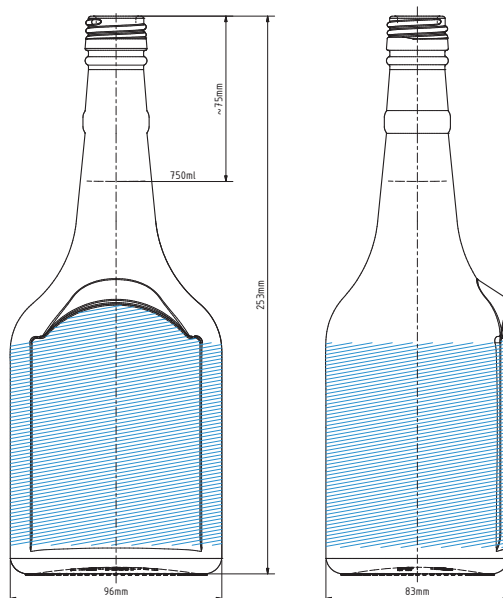

BFS 0.75 L | 750 ML

 Area for personalization

SPECIFICATION

Volume	750 ml
Brimful	775 ml
Weight	610 g
Height	253 mm
Diameter of body (max)	96 × 83 mm

% OF RECYCLED CONTENT

<input type="radio"/> Extra flint	30+	
<input type="radio"/> Flint	50+	
<input type="radio"/> Amber	40+	
<input type="radio"/> Black	65+	

FINISH TYPE

Bartop	Screw	Bayonete
		
—	GD-I-28	—
—	—	—
—	—	—
—	—	—