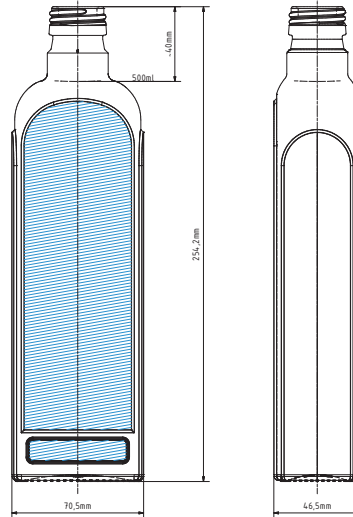

SAGA 0.5 L | 500 ML

 Area for personalization

SPECIFICATION

Volume	500 ml
Brimful	515 ml
Weight	460 g
Height	254.2 mm
Dimensions of body (max)	70.5 × 46.5 mm

% OF RECYCLED CONTENT

FINISH TYPE

Bartop	Screw	Bayonete
		
Cork 18.5	PP 31.5 × 18	Guala 1031/47
Vinolok 18.5	TO 33	—
—	—	—
—	—	—