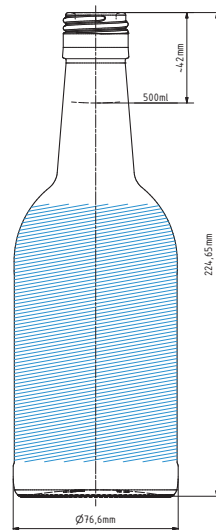

STANDARD KOŇAK 0.5 L | 500 ML

 Area for personalization

SPECIFICATION

Volume	500 ml
Brimful	514 ml
Weight	390 g
Height	225 mm
Diameter of body (max)	76.6 mm

% OF RECYCLED CONTENT

<input type="radio"/> Extra flint	30+	
<input type="radio"/> Flint	50+	
<input type="radio"/> Amber	40+	
<input type="radio"/> Black	65+	

FINISH TYPE

Bartop	Screw	Bayonete
		
Cork 18.4	PP 31.5 × 24	—
—	—	—
—	—	—
—	—	—