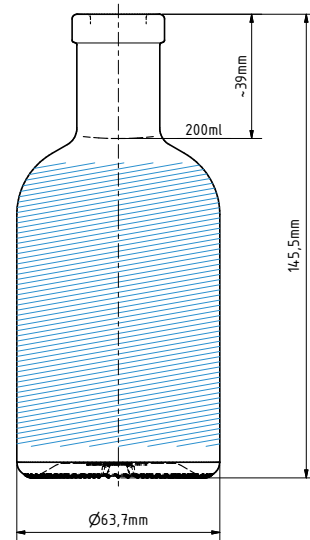

B-LUX 0.2 L | 200 ML

 Area for personalization

SPECIFICATION

Volume	200 ml
Brimful	212 ml
Weight	300 g
Height	145.5 mm
Diameter of body (max)	63.7 mm

% OF RECYCLED CONTENT

<input type="radio"/> Extra flint	30+	
<input type="radio"/> Flint	50+	
<input type="radio"/> Amber	40+	
<input type="radio"/> Black	65+	

FINISH TYPE

Bartop	Screw	Bayonete
		
Cork 17.5	GPI 400/28	—
Vinolok 17.5	PP 28	—
Vinolok 18.5	—	—
—	—	—